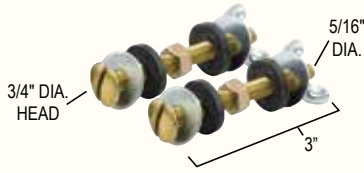

TANK-TO-BOWL

REGULAR SOLID BRASS TANK-TO-BOWL KIT WITH SOLID BRASS BOLTS

Item #	Description	Price 1	Price 2
61-615	Bagged Tank Bolt Kit	4.26	3.75