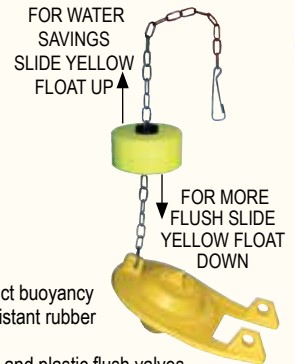

FLAPPERS

TOILET AND TANK SECTION

FLAPPERS

ProGold™ DURAFLAPPER

- Fits all conventional closets
- Includes protective box insert
- Made of 100% natural rubber
- Silicone impregnated compound prevents distortion and retains its original shape
- Includes stainless steel chain and clip
- Resists harmful chemicals
- Sold exclusively to plumbing contractors
- 60-907 ProGold Plus™ is made with a premium chlorine resistant rubber and is guaranteed for 7 years.

Individually packaged to keep your Progold "in shape" while in your truck!!

Item #	Description	Price 1	Price 2
60-904	ProGold™ 5 Year Guarantee	4.49	3.95
60-907	ProGold Plus™ 7 Year Guarantee	6.76	5.95

When you order any of our flappers in multiples of 12 you'll receive them in a FREE heavy corrugated Bin Box!

sharky™ Adjustor

- This ADAPTABLE flapper lets you determine your flush volume
- For both your water conservation customers and your customers who desire a powerful flush
- Tapered ball design
- Stainless steel chain
- Collarless
- Aquadynamic
- Hole in cone for correct buoyancy
- Premium chlorine resistant rubber
- Super soft seal
- Fits slant flush valves and plastic flush valves
- 7 year guarantee
- Sold exclusively to plumbing contractors
- Includes protective box insert
- One per box - 12 boxes per case

Item #	Description	Price 1	Price 2
60-709	Sharky™ Adjustor	9.03	7.95

sharky™ PLUS

- Tapered ball design
- Stainless steel chain
- Aquadynamic
- Premium chlorine resistant rubber
- Super soft seal
- Fits slant flush valves and plastic flush valves
- 7 year guarantee
- Includes protective box insert
- Sold exclusively to plumbing contractors
- One per box - 12 boxes per case