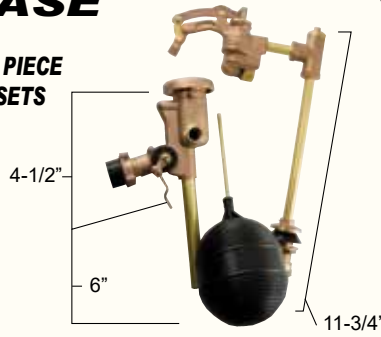

FILL VALVES

Brass Craft

ADJUSTABLE, ANTI-SIPHON TOILET TANK FILL VALVE

(BCT015H)
(BCT016H)

- Easy 1/4 turn height adjustment
- Installs in under 15 minutes
- Quick flush & fill function
- Strong & dependable, 10 year warranty
- 24 per case

Item #	Description	Price 1	Price 2
62-528	Genuine Boxed Fill Valve	11.08	9.75

CASE

For ONE PIECE CLOSETS

(50)

Item #	Description	Price 1	Price 2
62-575	Genuine Boxed Ballcock	369.89	325.50

For COAST

(1-B-1)